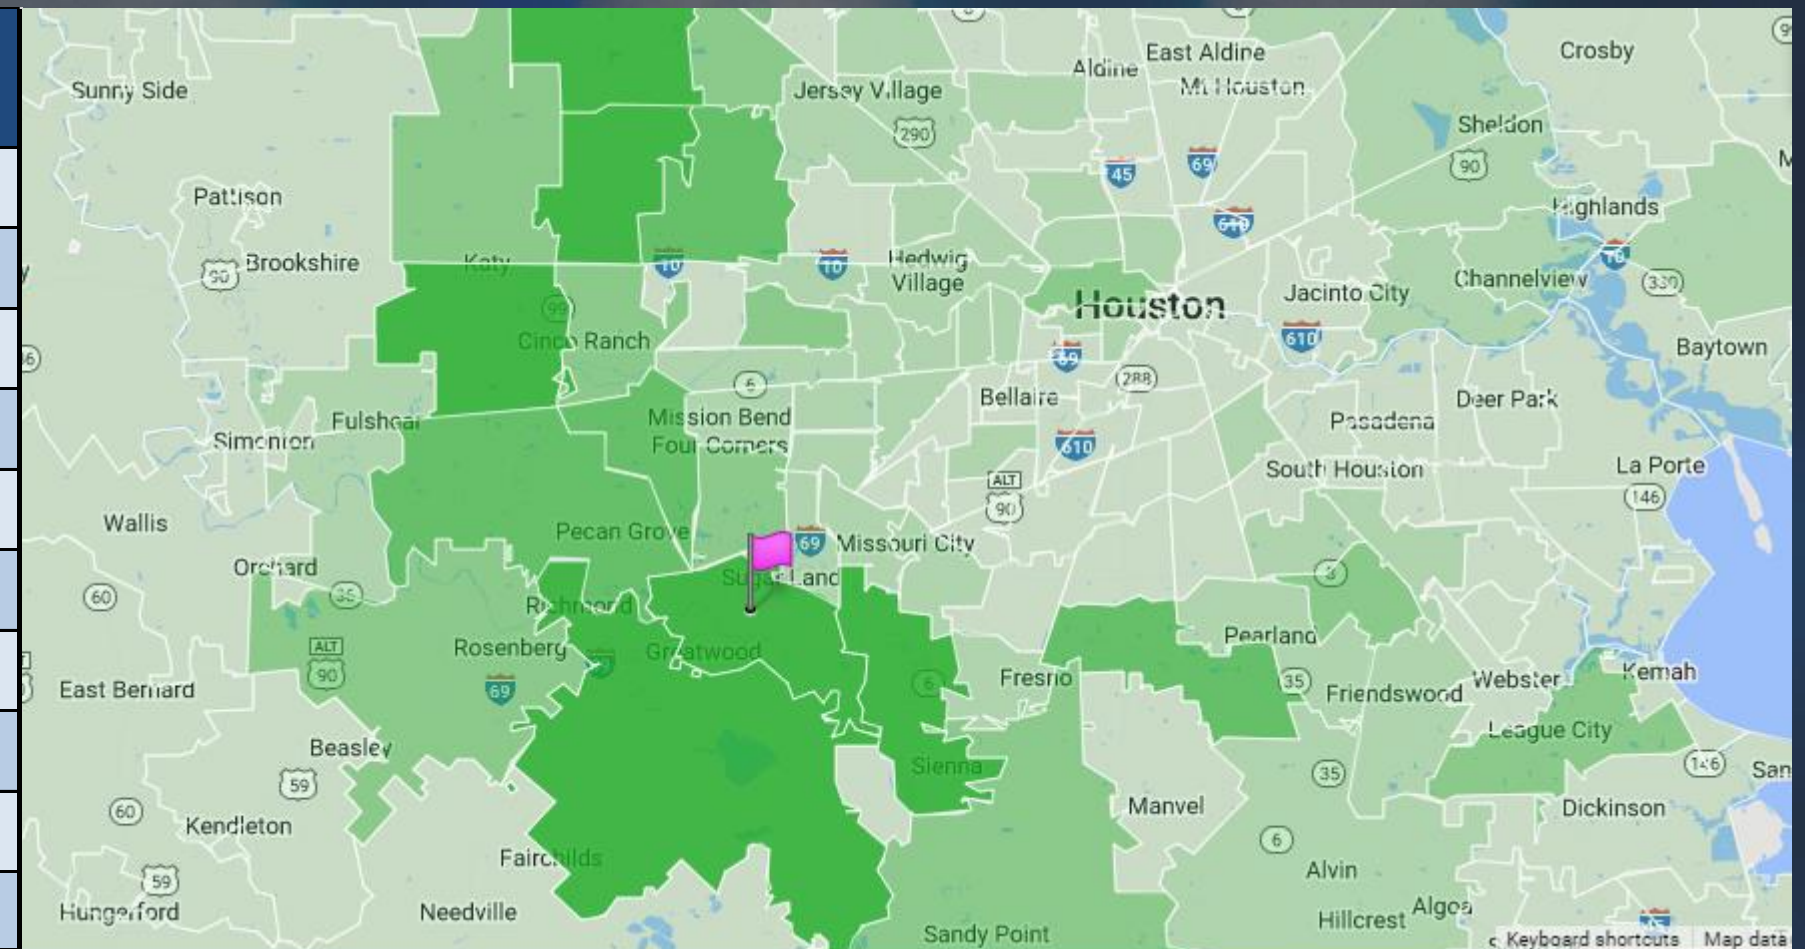

MEASURING SUCCESS

TICKET BUYERS BY SURROUNDING COUNTIES – TOP 10

COUNTY	TICKETS	% TOTAL TICKETS	FACE VALUE	% TOTAL FACE VALUE
Harris, TX, USA	77205	46.25%	\$ 5,305,583.87	46.37%
Fort Bend, TX, USA	26064	15.60%	\$ 1,608,401.30	14.06%
Montgomery, TX, USA	6977	4.17%	\$ 456,287.74	3.98%
Brazoria, TX, USA	6681	4.00%	\$ 401,992.56	3.51%
Galveston, TX, USA	4693	2.81%	\$ 283,000.47	2.47%
★ Bexar, TX, USA	2423	1.45%	\$ 188,569.35	1.65%
★ Travis, TX, USA	1999	1.19%	\$ 159,003.70	1.39%
Jefferson, TX, USA	1384	0.83%	\$ 97,760.11	0.85%
★ Dallas, TX, USA	920	0.55%	\$ 74,766.36	0.65%
★ Williamson, TX, USA	872	0.52%	\$ 67,779.27	0.59%