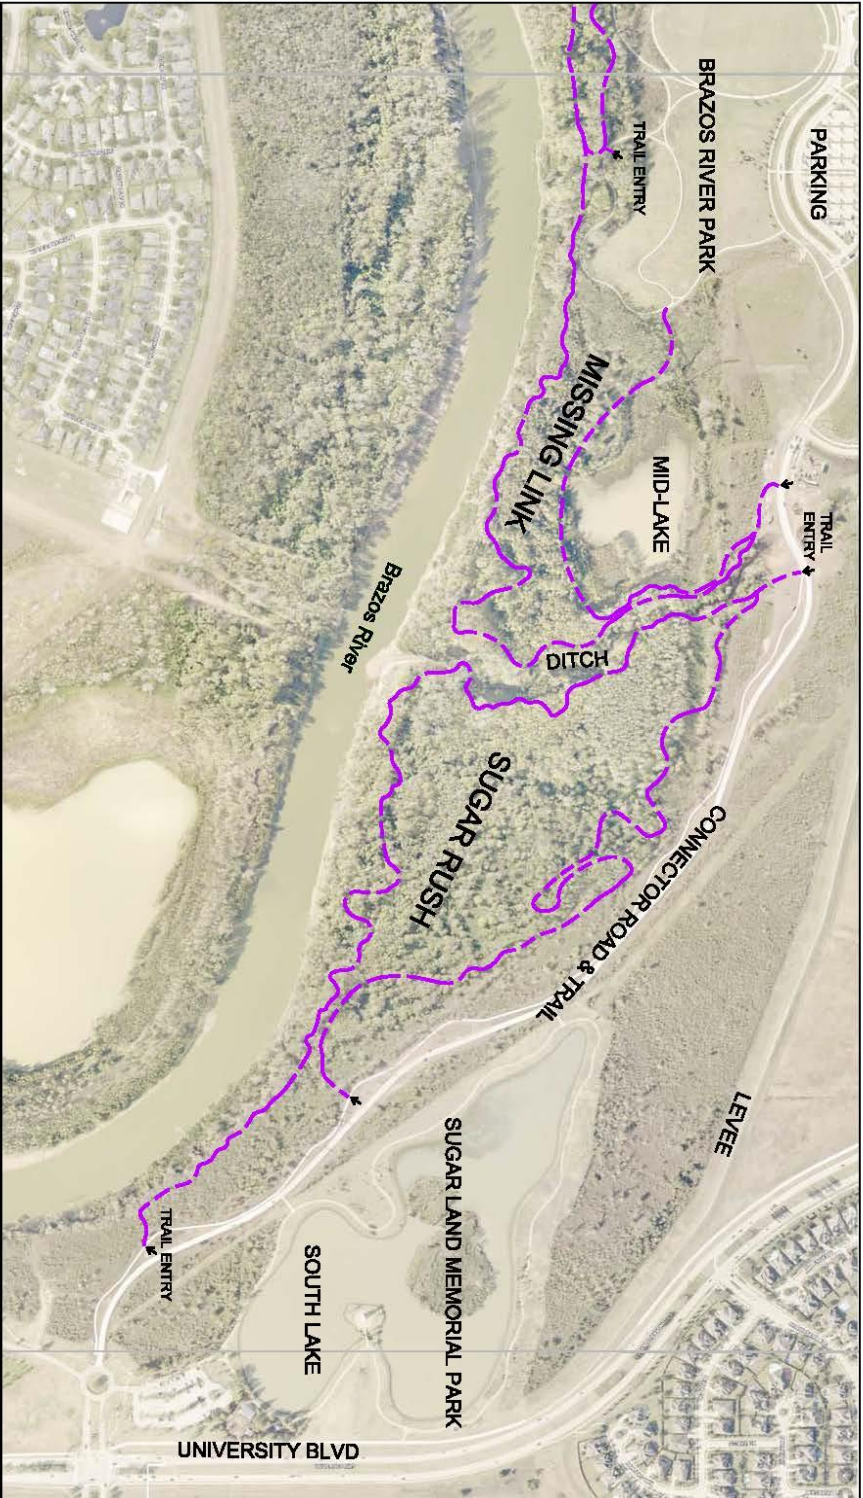

EXHIBIT A

Maps of Existing and Future Trails

(See Attached)

BRAZOS RIVER PARK MOUNTAIN BIKE TRAILS

JANUARY 2021

— MOUNTAIN BIKE TRAIL, 2.0 MILES
 CITY OF SUGAR LAND | PARKS AND RECREATION

BRAZOS RIVER PARK MOUNTAIN BIKE CONNECTOR TRAIL

--- MOUNTAIN BIKE TRAIL, ONE WAY DIRECTION, COUNTERCLOCKWISE, 3.2 MILES
 CITY OF SUGAR LAND | PARKS AND RECREATION

APRIL 2022

JUSTIN P. BRINDLEY MOUNTAIN BIKE TRAIL

— MOUNTAIN BIKE TRAIL, 1.0 MILE
 CITY OF SUGAR LAND | PARKS AND RECREATION

JULY 2020

OYSTER CREEK MOUNTAIN BIKE TRAILS

MOUNTAIN BIKE TRAIL, 3.38 MILES PAVED PARK TRAIL, 2.98 MILES

CITY OF SUGAR LAND | PARKS AND RECREATION

October 2020

RIVERPARK MOUNTAIN BIKE TRAIL

MOUNTAIN BIKE TRAIL: TOTAL 5.4 MILES
 CITY OF SUGAR LAND | PARKS AND RECREATION

BRAZOS RIVER WEST END MOUNTAIN BIKE TRAIL

..... MOUNTAIN BIKE TRAIL, 2.7 MILE

CITY OF SUGAR LAND | PARKS AND RECREATION

AUG 2024