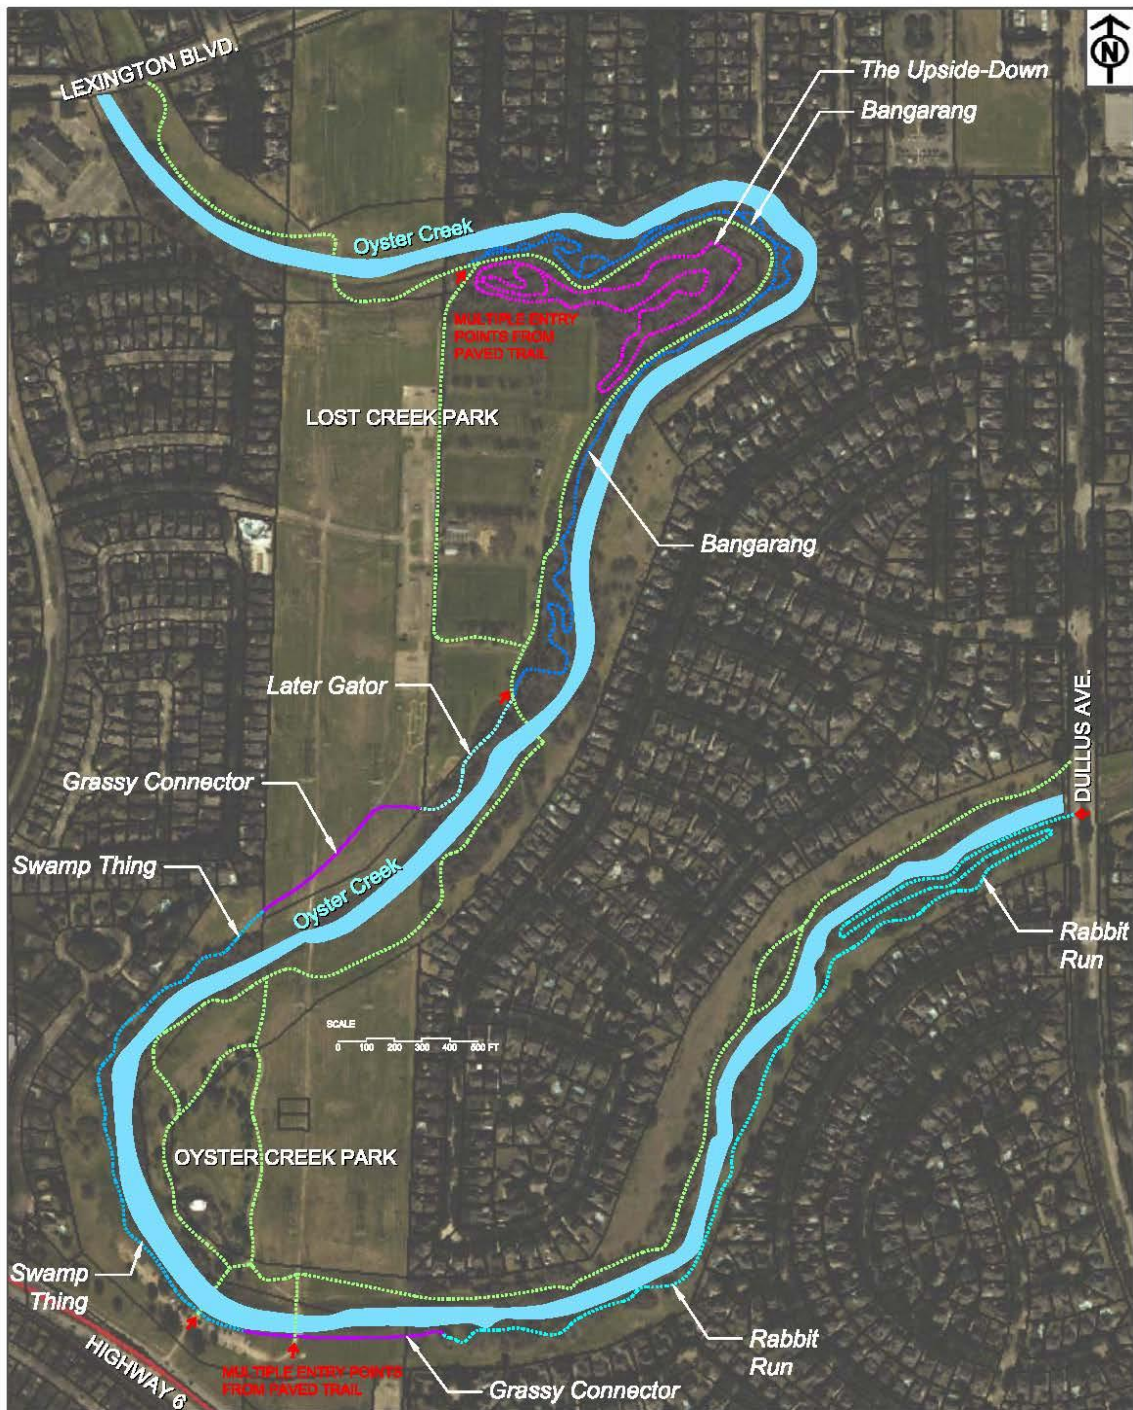

EXHIBIT A

Maps of Existing and Future Trails

(See Attached)

BRAZOS RIVER PARK MOUNTAIN BIKE TRAILS

JANUARY 2021

— MOUNTAIN BIKE TRAIL, 2.0 MILES
 CITY OF SUGAR LAND | PARKS AND RECREATION

BRAZOS RIVER PARK MOUNTAIN BIKE CONNECTOR TRAIL

--- MOUNTAIN BIKE TRAIL, ONE WAY DIRECTION, COUNTERCLOCKWISE, 3.2 MILES
 CITY OF SUGAR LAND | PARKS AND RECREATION

APRIL 2022

JUSTIN P. BRINDLEY MOUNTAIN BIKE TRAIL

— MOUNTAIN BIKE TRAIL, 1.0 MILE
 CITY OF SUGAR LAND | PARKS AND RECREATION

JULY 2020

OYSTER CREEK MOUNTAIN BIKE TRAILS

MOUNTAIN BIKE TRAIL, 3.38 MILES PAVED PARK TRAIL, 2.98 MILES

CITY OF SUGAR LAND | PARKS AND RECREATION

October 2020

RIVERPARK MOUNTAIN BIKE TRAIL

MOUNTAIN BIKE TRAIL: TOTAL 5.4 MILES
 CITY OF SUGAR LAND | PARKS AND RECREATION

BRAZOS RIVER WEST END MOUNTAIN BIKE TRAIL

..... MOUNTAIN BIKE TRAIL, 2.7 MILE

CITY OF SUGAR LAND | PARKS AND RECREATION

AUG 2024